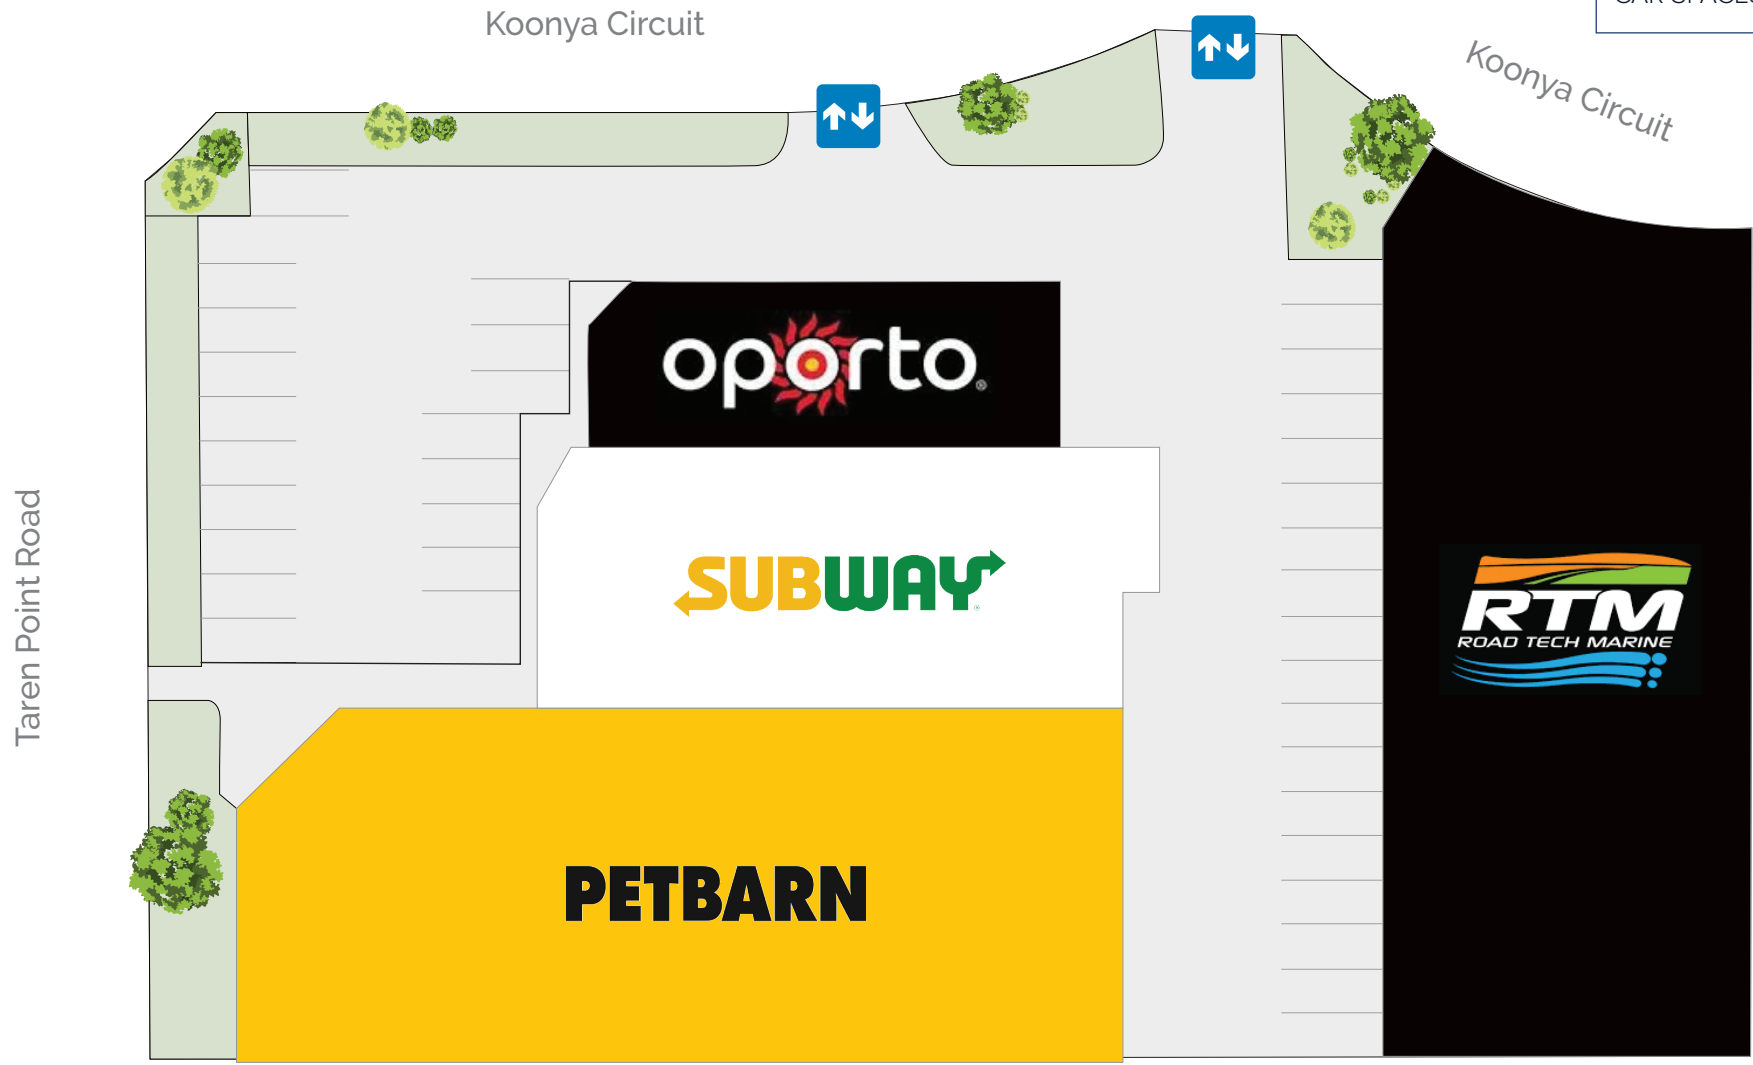

STATUS	
GLA	2753m ²
SHOWROOMS	4
CAR SPACES	42

Disclaimer: Retailers not to scale. Plan subject to change. Correct as of June 2023.